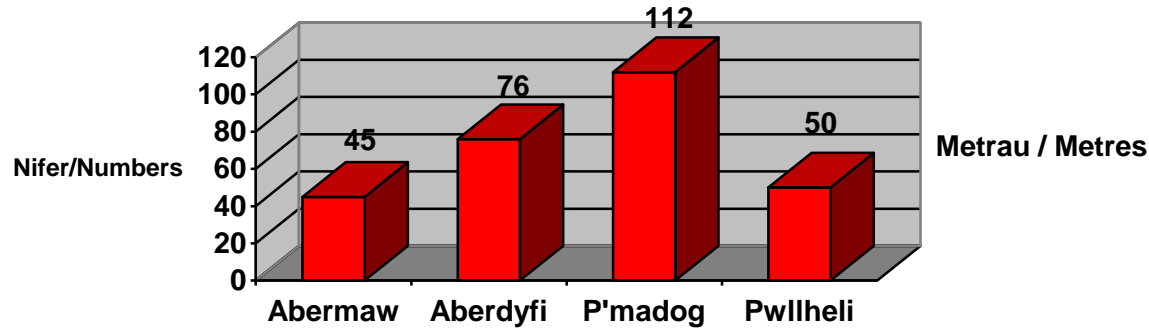

Darlun o ystadegau cychod ym mhob harbwr.

Analysis of boat statistics at each harbour.

Nifer o Gychod / Number of Boats